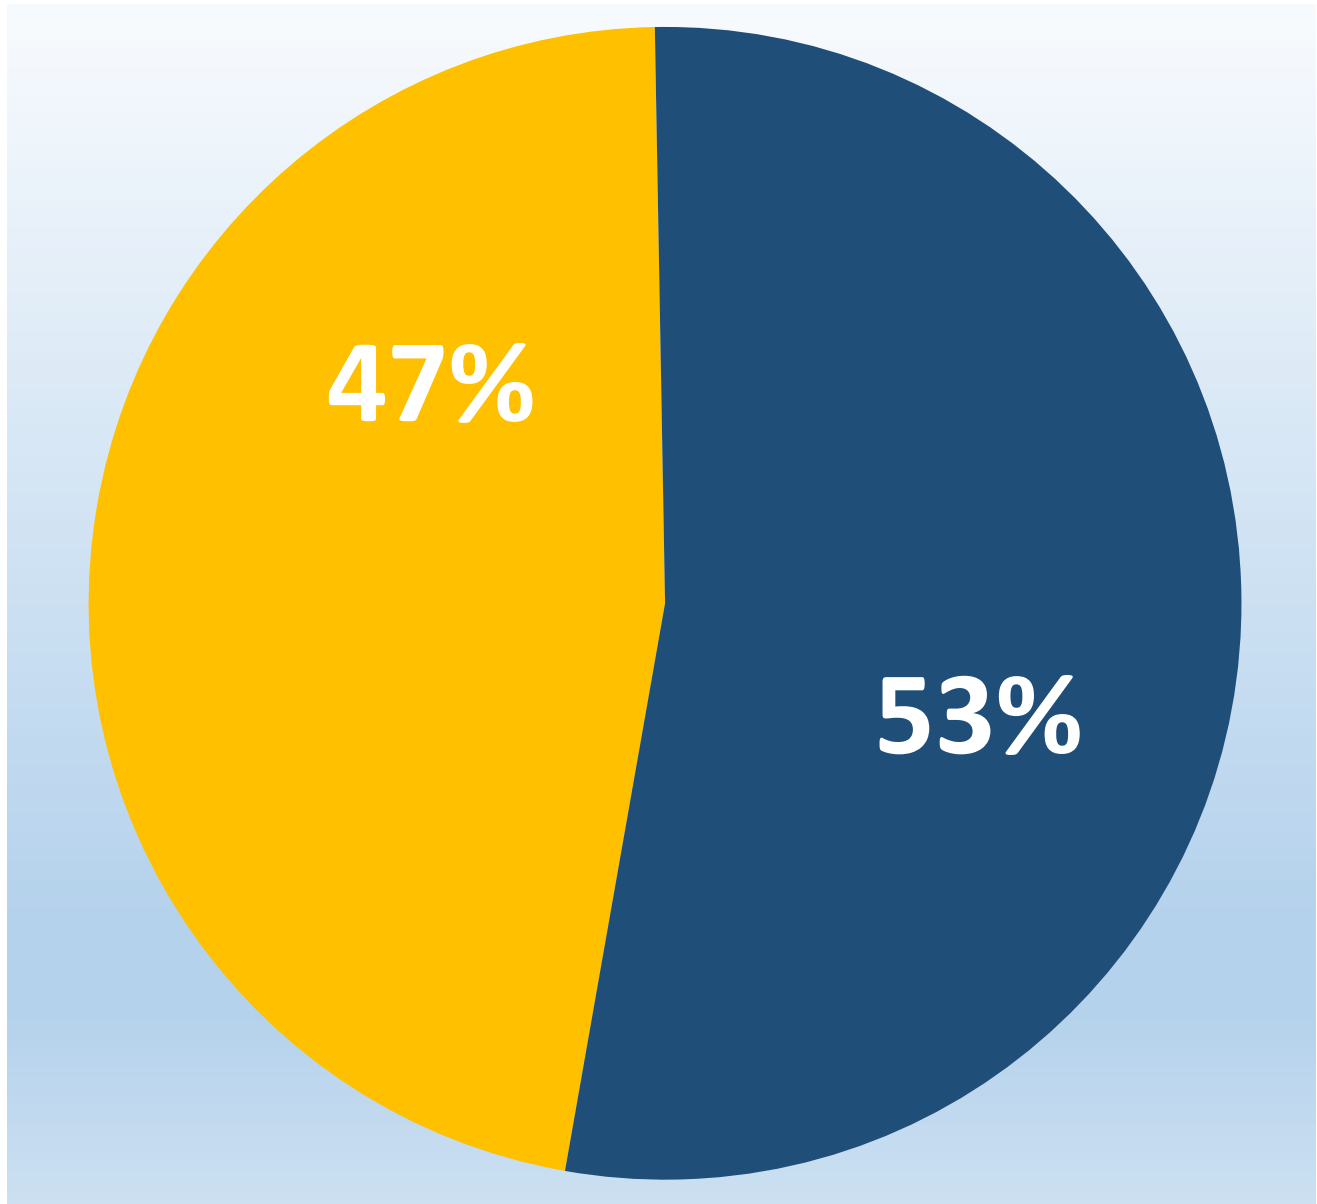

Gender Sensitivity Training of CMP-Mobilizers (CMP-M) as of September 2022

Header	Count	Percentage
CMP-M with Gender Sensitivity Training	23	47%
CMP-M without Gender Sensitivity Training	26	53%

Gender Sensitivity Training of Builders as of September 2022		
Header	Count	Percentage
Builders with Gender Sensitivity Training	33	66%
Builders without Gender Sensitivity Training	17	34%